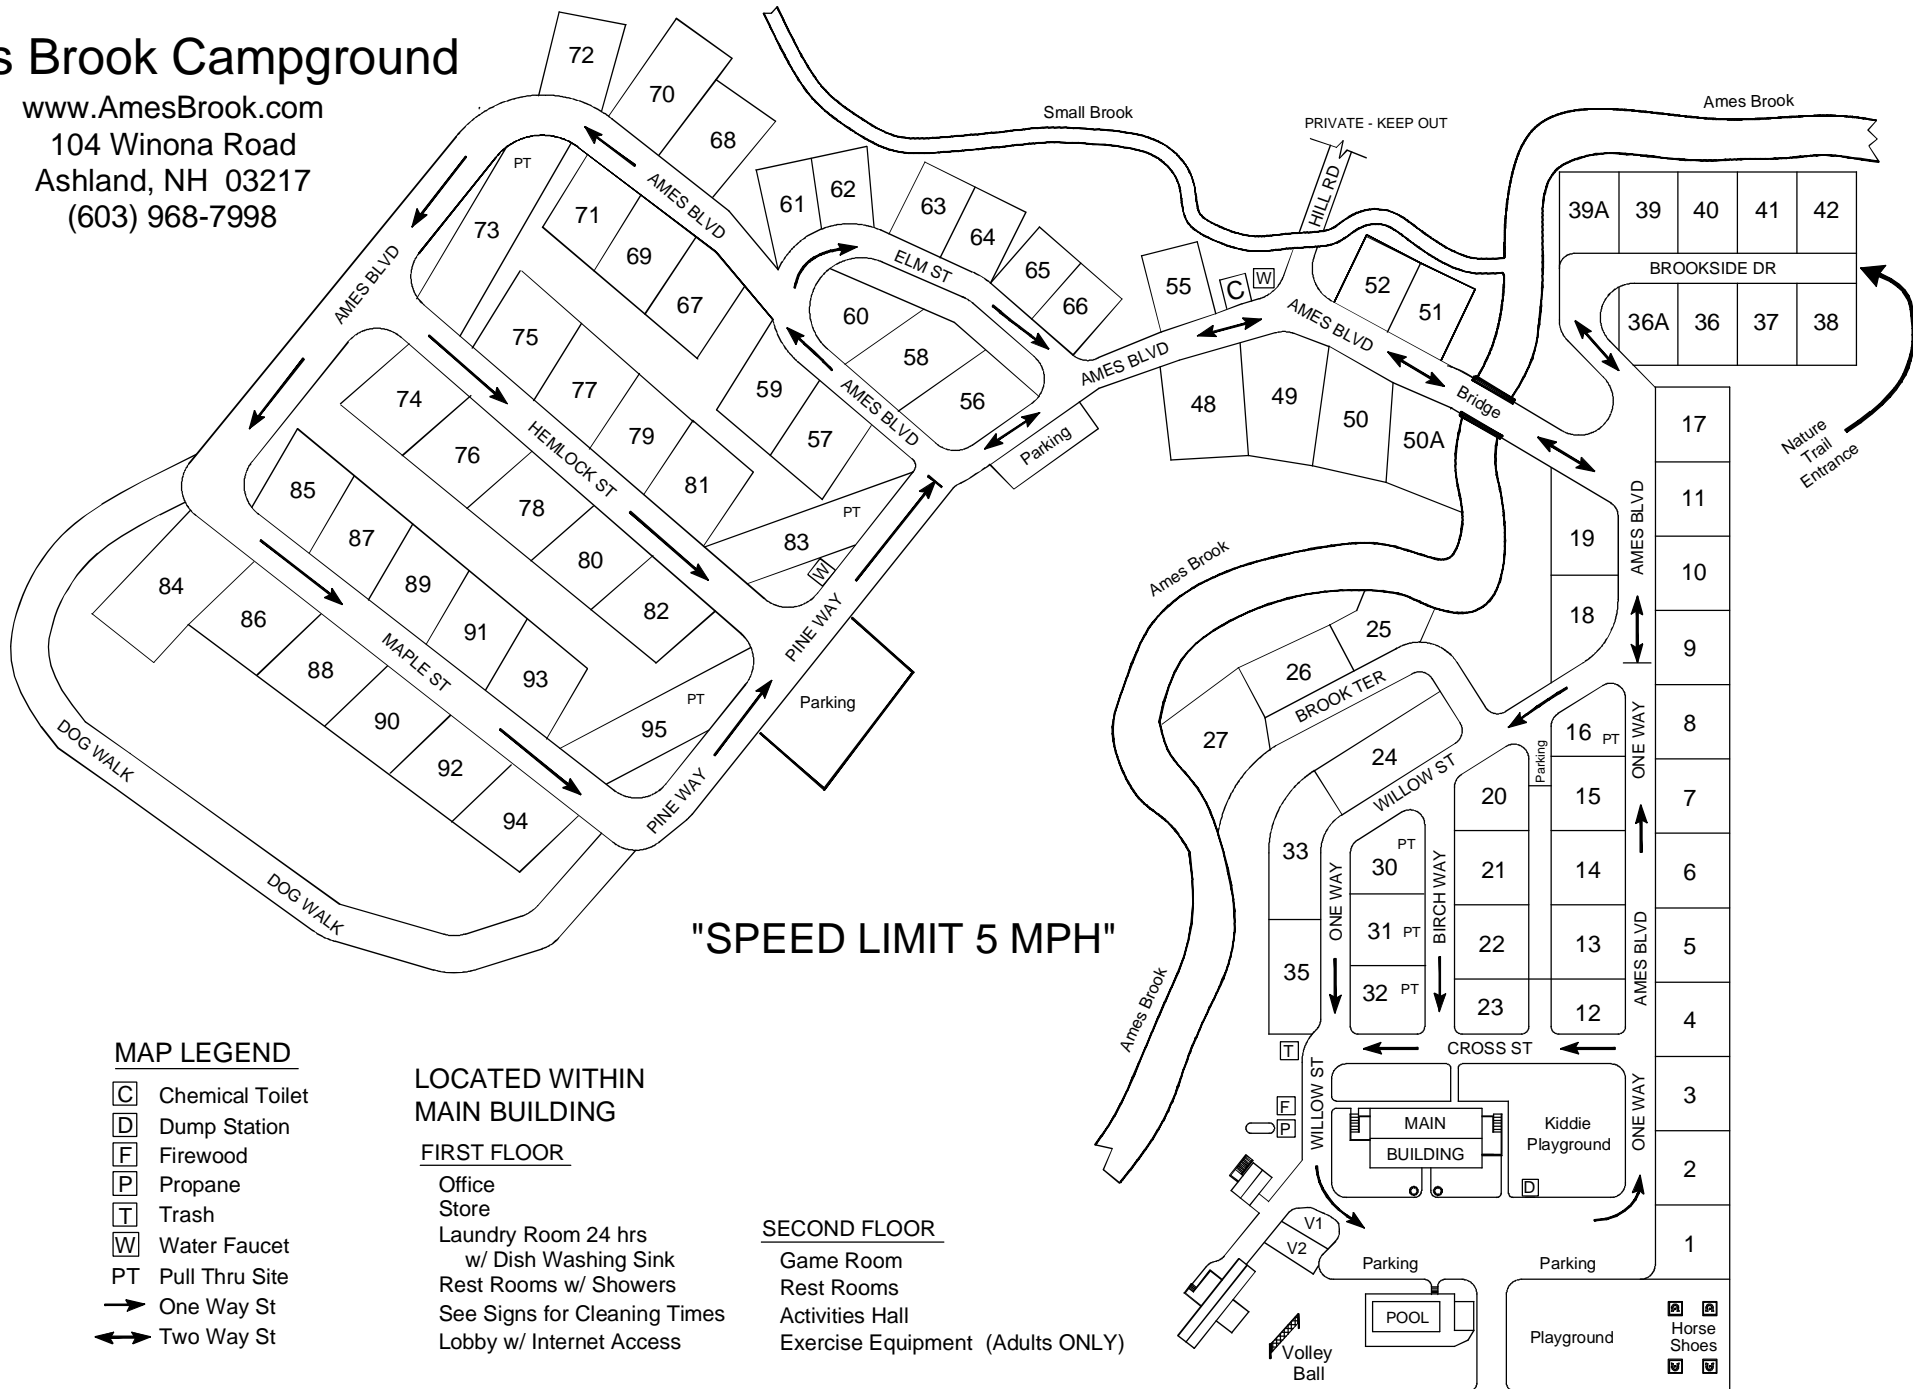

## MAP LEGEND

- C Chemical Toilet
- D Dump Station
- F Firewood
- P Propane
- T Trash
- W Water Faucet
- PT Pull Thru Site
- One Way St
- ↔ Two Way St

## LOCATED WITHIN MAIN BUILDING

### FIRST FLOOR

- Office
- Store
- Laundry Room 24 hrs w/ Dish Washing Sink
- Rest Rooms w/ Showers
- See Signs for Cleaning Times
- Lobby w/ Internet Access